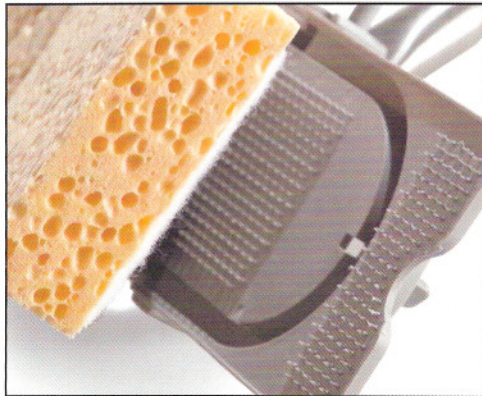

Multimop MM30

Super clean floors.... twice as fast..... not to mention walls or even ceilings. Yes the professional Multimop is one of the simplest, most effective smaller area mopping systems you will ever use but, like all the best ideas, it is the totally thoughtful design concept that makes it so outstanding.

A unique giant 350mm (14") sponge mop that will really out perform the rest. The sponge absorbs more than 10 times its own weight in liquid so you can really put plenty down and pick it all up again and to cap it all, its very operational design makes it virtually self cleaning.

Giant 35mm Sponge

The giant sponge is a 100% natural cellulose product with exceptional absorbency and is virtually self-cleaning in use. Every time the mop is immersed and squeezed for use a flood of water literally flushes the sponge every time.

The Velcro backing allows quick and easy removal and an interchangeable scouring head is also available for stubborn applications.

Sponge
350mm giant
sponge mop

Scourer
350mm
scouring pad

Model	Capacity	Sponge	Size
MM30	30L	35cm	475 x 340 x 320mm