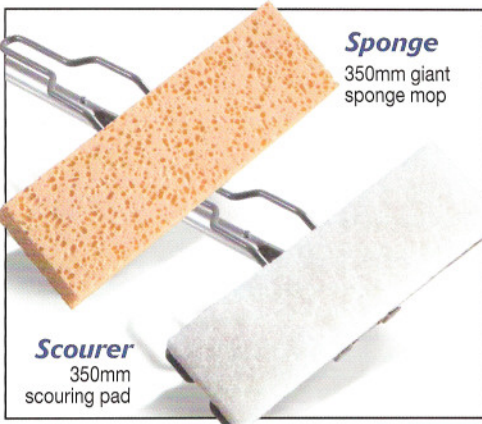

Multimop MM30

Super clean floors.... twice as fast..... not to mention walls or even ceilings. Yes the professional Multimop is one of the simplest, most effective smaller area mopping systems you will ever use but, like all the best ideas, it is the totally thoughtful design concept that makes it so outstanding.

A unique giant 350mm (14") sponge mop that will really out perform the rest. The sponge absorbs more than 10 times its own weight in liquid so you can really put plenty down and pick it all up again and to cap it all, its very operational design makes it virtually self cleaning.

Giant 35mm Sponge

The giant sponge is a 100% natural cellulose product with exceptional absorbency and is virtually self-cleaning in use. Every time the mop is immersed and squeezed for use a flood of water literally flushes the sponge every time.

The Velcro backing allows quick and easy removal and an interchangeable scouring head is also available for stubborn applications.

Sponge
350mm giant
sponge mop

Scourer
350mm
scouring pad

Model	Capacity	Sponge	Size
MM30	30L	35cm	475 x 340 x 320mm