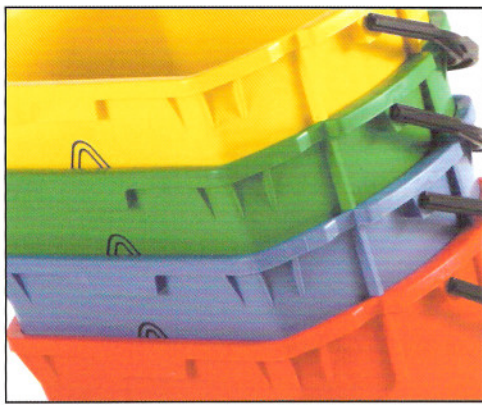

Multimop MM30

Super clean floors.... twice as fast..... not to mention walls or even ceilings. Yes the professional Multimop is one of the simplest, most effective smaller area mopping systems you will ever use but, like all the best ideas, it is the totally thoughtful design concept that makes it so outstanding.

A unique giant 350mm (14") sponge mop that will really out perform the rest. The sponge absorbs more than 10 times its own weight in liquid so you can really put plenty down and pick it all up again and to cap it all, its very operational design makes it virtually self cleaning.

Giant 35mm Sponge

The giant sponge is a 100% natural cellulose product with exceptional absorbency and is virtually self-cleaning in use. Every time the mop is immersed and squeezed for use a flood of water literally flushes the sponge every time.

The Velcro backing allows quick and easy removal and an interchangeable scouring head is also available for stubborn applications.

Sponge
350mm giant
sponge mop

Scourer
350mm
scouring pad

Model	Capacity	Sponge	Size
MM30	30L	35cm	475 x 340 x 320mm