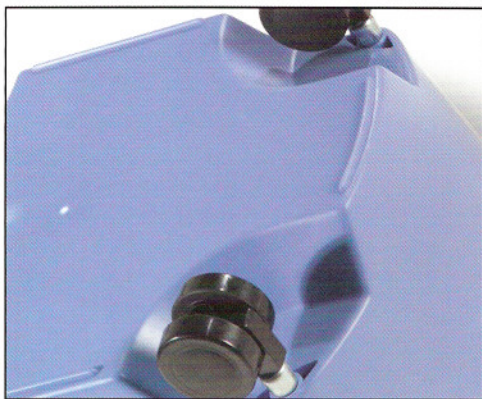

Multimop MM30

Super clean floors.... twice as fast..... not to mention walls or even ceilings. Yes the professional Multimop is one of the simplest, most effective smaller area mopping systems you will ever use but, like all the best ideas, it is the totally thoughtful design concept that makes it so outstanding.

A unique giant 350mm (14") sponge mop that will really out perform the rest. The sponge absorbs more than 10 times its own weight in liquid so you can really put plenty down and pick it all up again and to cap it all, its very operational design makes it virtually self cleaning.

The 30-litre pail runs on 4 twin-wheel castors, so no more lifting buckets all the time - where you and your mop go, the bucket goes with you.... on its wheels. This is professional convenience mopping.

The Velcro backing allows quick and easy removal and an interchangeable scouring head is also available for stubborn applications.

Sponge
350mm giant
sponge mop

Scourer
350mm
scouring pad

Model	Capacity	Sponge	Size
MM30	30L	35cm	475 x 340 x 320mm